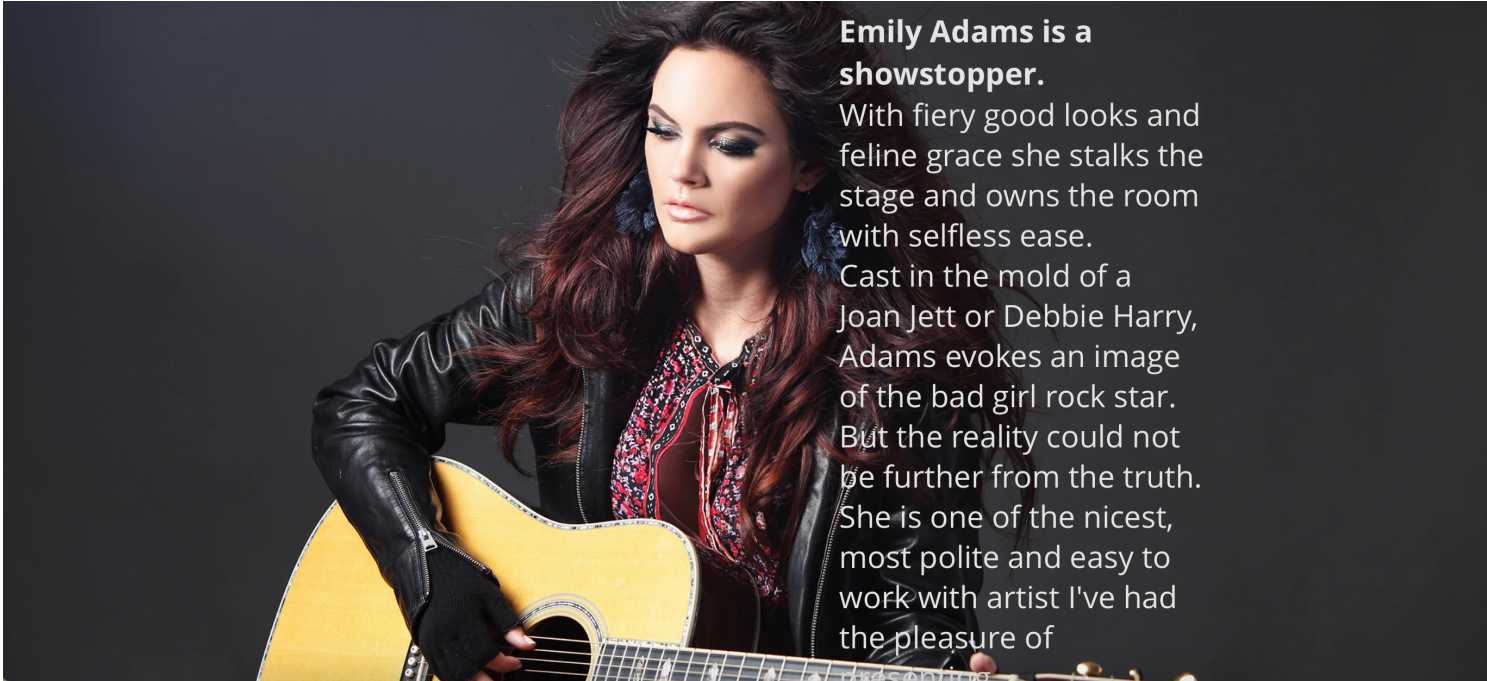

Emily Adams is a showstopper.

With fiery good looks and feline grace she stalks the stage and owns the room with selfless ease.

Cast in the mold of a Joan Jett or Debbie Harry, Adams evokes an image of the bad girl rock star. But the reality could not be further from the truth. She is one of the nicest, most polite and easy to work with artist I've had the pleasure of

MUSIC

A music player interface featuring a blurred background of a vinyl record. On the left, a 'New Album Out Now!' banner is positioned above a 'Get Album' button and a 'Share Album' button. Below these is a thumbnail for the album 'BETRAYAL' by Emily Adams, which shows her in a black leather jacket holding a guitar. On the right, a 'Singles' banner is positioned above two song titles: 'In Silence' and 'Down To The Top', each with a play button icon.